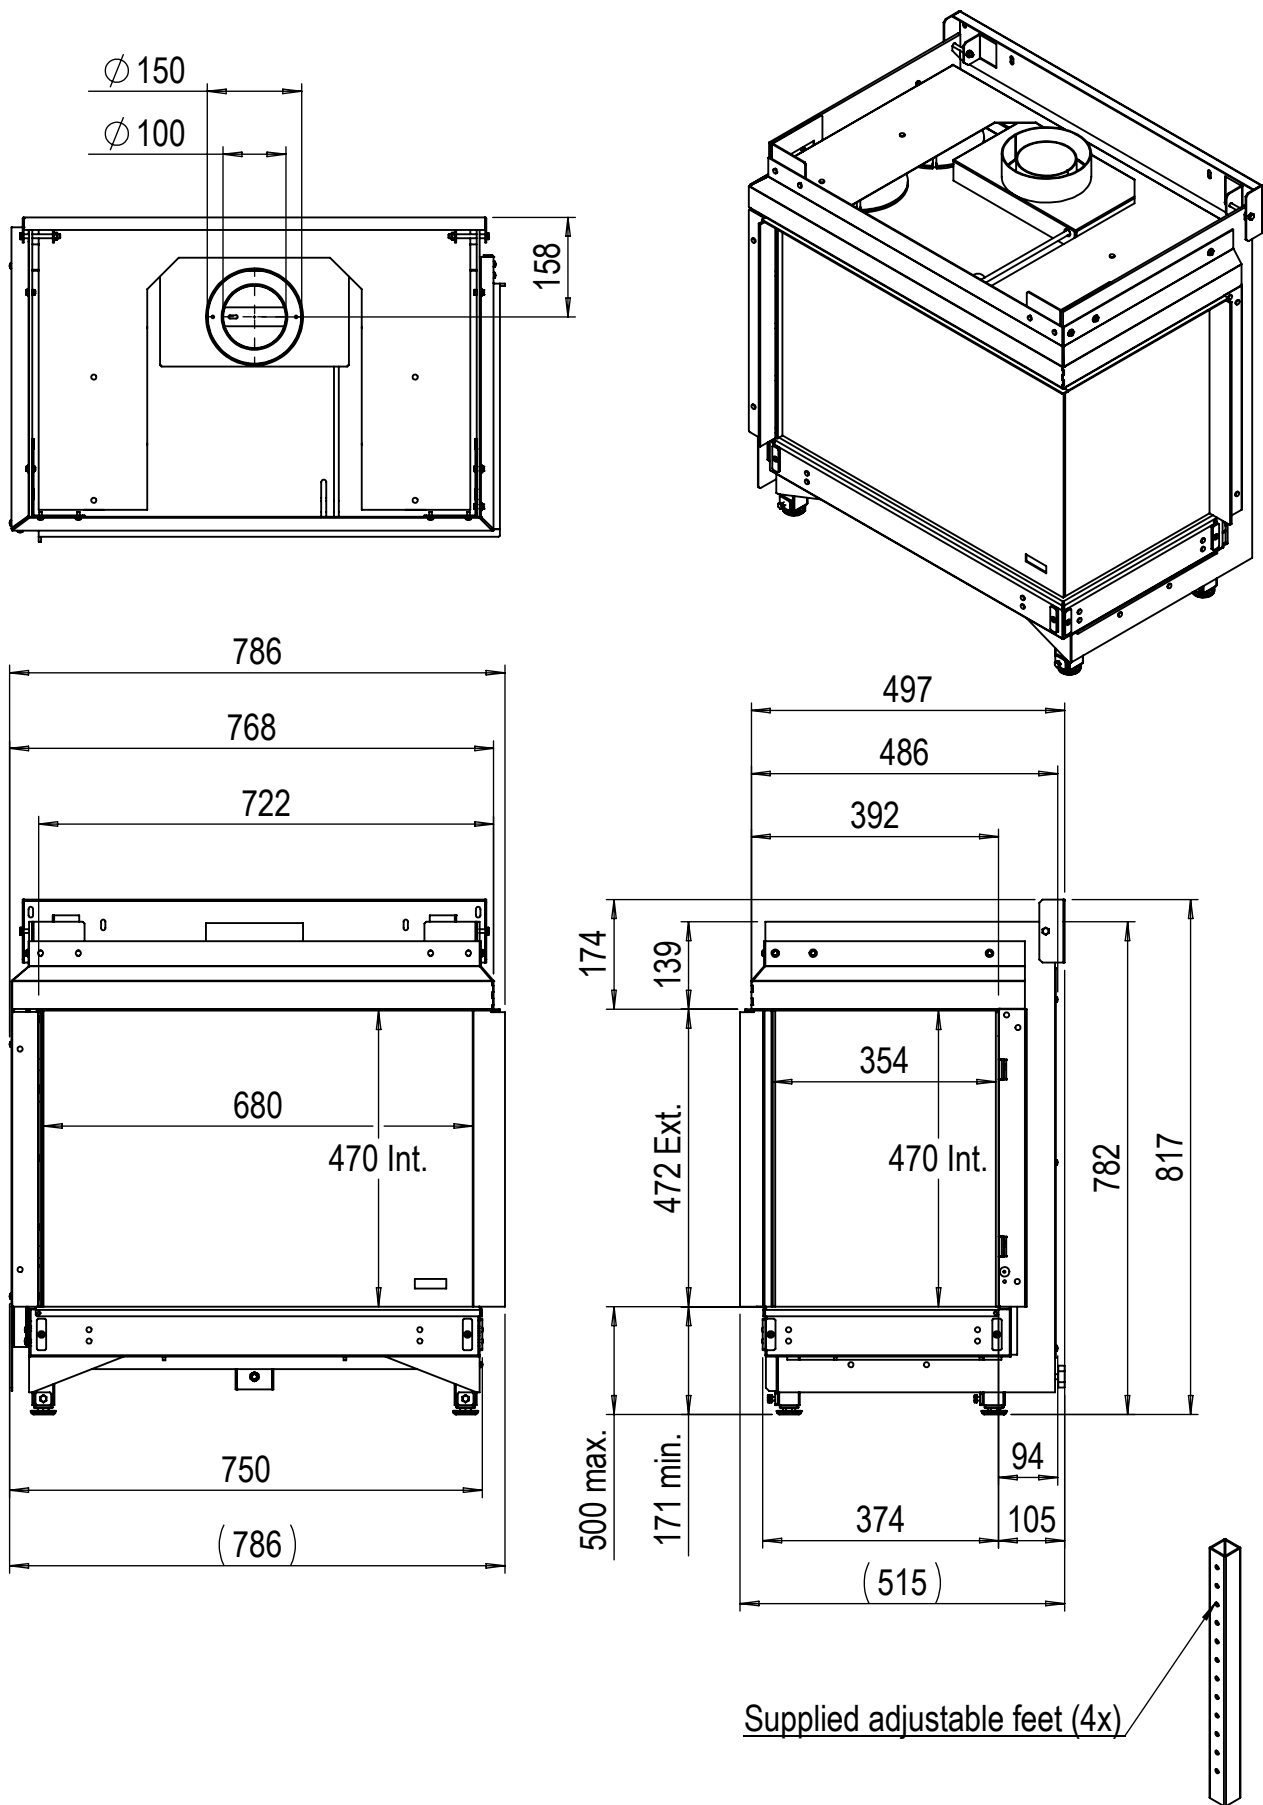

Supplied adjustable feet (4x)

Dimensional Drawing Duet Premium M right - cover strip large

Glen Dimplex Benelux BV

P.O. box 219, NL-8440 AE Heerenveen Tel.: +31(0)513 656500 Fax: +31(0)513 656531

Dimension Drawing Duet Premium M right - cover strip small